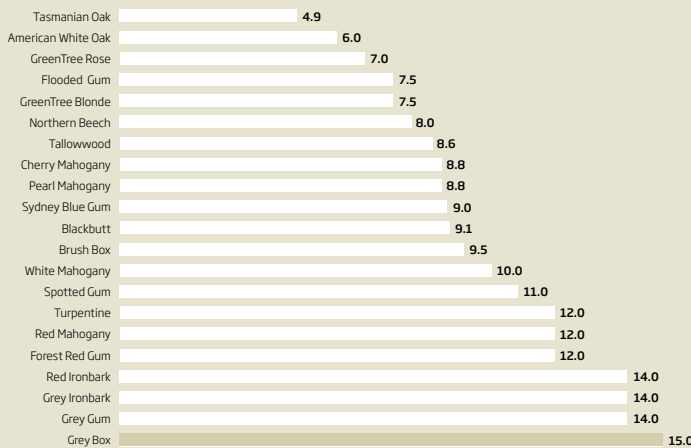

Grey Box

Introduction

Grey Box offers a palette that is best described as a combination of dark nutty honey through to soft wheat colours, and has an interesting tight cathedral grain pattern. Grey Box is an extremely hardwearing timber that makes it perfect for timber flooring in high traffic commercial and domestic situations.

Grey Box is a medium size tree that grows in the central and northern coasts of New South Wales and in Southern Queensland.

Species in Detail

Common Names	Grey Box
Look & Features	moderately coarse but even texture with an interlocked grain and very little gum vein.
Botanical Name	Eucalyptus microcarpa, Eucalyptus moluccana,
Colour	Dark honey through to soft wheat.
Dry Density	1120kg/m³
Natural Durability	Class 1

Species Hardness Ratings

Species hardness is measured in Janka numbers - the higher the harder the species

Species Product Matrix

Product	Cover Width	Install method	Plywood	Particle Board	Battens	Bearers & Joists
Ultra10 YOUR HARDWOOD FLOORING	86mm	Secret Nail	✓	✓		
Overlay	83mm	Secret Nail	✓	✓		
FOURTEEN	130mm, 180mm	Secret Nail	✓	✓		
Traditional	80mm, 130mm	Secret Nail	✓	✓	✓	✓
Wide Board	180mm, 210mm, 270mm	Top Nail	✓	✓	✓	✓

Grade Descriptions

Select Grade: The Features that are present in Select grade flooring are relatively small and few in number, and although they are visible the features do not dominate the appearance of the floor.

Standard Grade (Medium Feature): Flooring in this grade will be moderately featured. Gum veins, gum pockets, insect trails, burls and borer holes, are some of the characteristic's that will be more prevalent in Standard Grade

Feature Grade (High Feature): Feature grade flooring is heavily peppered with natural features particularly large gum veins.

Rustic Grade: A full featured floor to provide an old world charm. It may contain features that are more prominent than Feature Grade but with the structural integrity of a Feature Grade Floor.

Environmental Credentials

Hurford Hardwood is committed to our forests, our community and our future.

Underpinning our commitment is an ambitious hardwood reforestation project in our local surrounding area where we have purchase over 5000 hectares of land and have commenced a planting program that will see more than 25000 new plantation eucalypt saplings established each year.

Hurford Hardwood source a proportion of timber from private native forests with the balance procured from NSW State Forestry which is certified under the Australian Forestry Standards Chain of Custody. (AS4707 - 2006).

Hurford Hardwood insist that all timber produced from these forests is done so under the principles of Ecologically Sustainable Forest Management, a system developed to sustain the full range of commercial and conservation values of the natural forest diversity within ecological limits, for current and future generations.